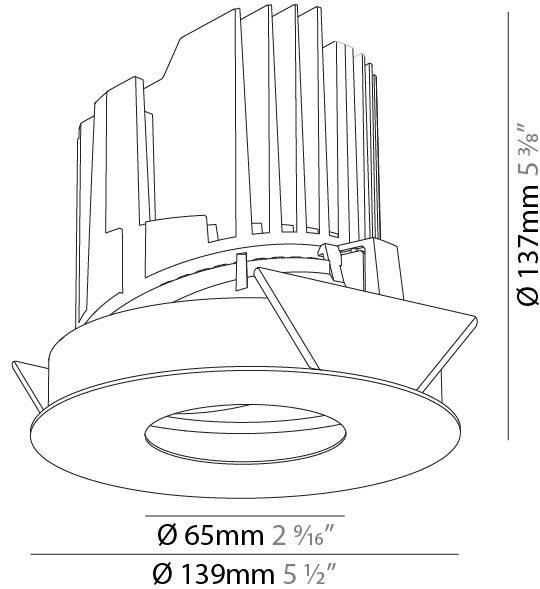

PHYSICAL

Shape: Round
Diameter (mm): 139
Diameter (in): 5 1/2
Height (mm): 126
Height (in): 4 15/16
Ceiling Thickness (mm): 10 / 12.5 / 15
Ceiling Thickness (in): 3/8 or 1/2 or 9/16
Min. Recessing Depth (mm): 140
Min. Recessing Depth (in): 5 1/2
Light Distribution: Adjustable / Downlight
Weight (kg): 0.86
Weight (lbs): 1.9
Fixture Finish: SSR / BKV / CWI / CRY / HAB / LAG / UFT / ITA / RUA / RUR / MIC / FTG / MYG / TWT / LOD / PUS / FRO / FUP / KIA / POP / BLS / SPG / MEY / GOH / GUM / CHC / COM / ABZ / JAG / OBR / MOS / ROR
Fixture Material: Aluminum Die Cast
Cut-out Measurements: 130mm / 5 1/8"

ELECTRICAL

Lamp Type: LED (Zhaga Standard)
Input Wattage (W): 13.2 / 16.5
Total Output Wattage (W): 12 / 15
Dimming: Tri-Mode (Non-Dimming and Phase Dimming (120Vac only) and 0-10V Dimming)
Driver Included: No
Driver Location: Recessed Housing
Driver Type: Constant Current - Universal
Housing: See components
Input Voltage (V): 120 - 277
Constant Current (MA): 350

LED

Number of LEDs: 1
Color Temperature (°K): 2700 / 3000 / 3500 / 4000
Max. Delivered Lumen (lm): 810 / 900 / 970 / 990
Nominal Lumen (lm): 960 / 1070 / 1156 / 1180
CRI: >90 CRI
Lamp Life (hrs): 50000

OPTICAL

Reflector°: 10
Adjustability: Rotational 355°; Tilt 30°

RATINGS AND CERTIFICATIONS

Certified By: Certified for North American Standards
IP rating: IP20

PROJECT	_____
TYPE	_____
SPECIFIER	_____
QUANTITY	_____
DATE	_____