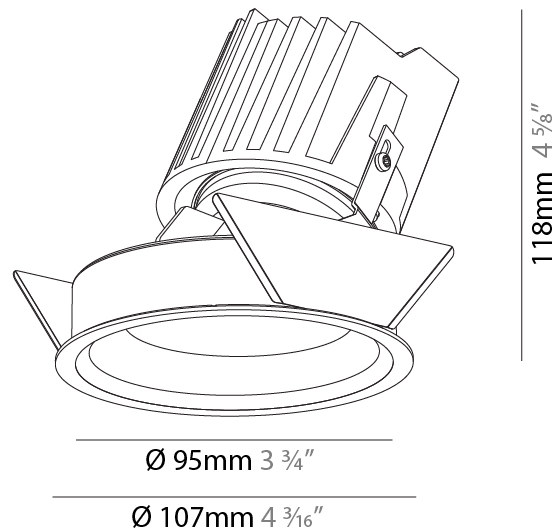

RATINGS AND CERTIFICATIONS

Certified By: Certified for North American Standards
IP rating: IP20