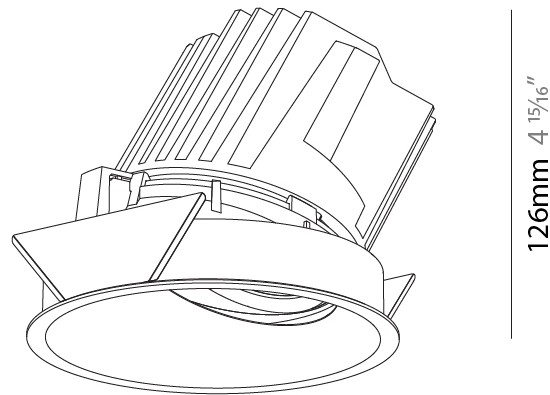

OPTICAL

Reflector°: 10
 Adjustability: Fixed

RATINGS AND CERTIFICATIONS

Certified By: Certified for North American Standards
 IP rating: IP20

126mm 4 15/16"

Ø 125mm 4 15/16"

Ø 139mm 5 1/2"

BIONIQ ROUND WALLWASH RECESSED